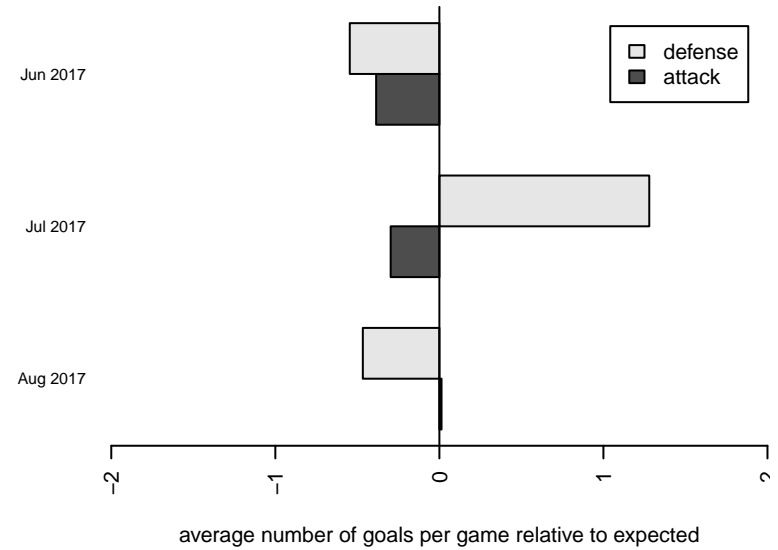

Performance relative to 13 month average