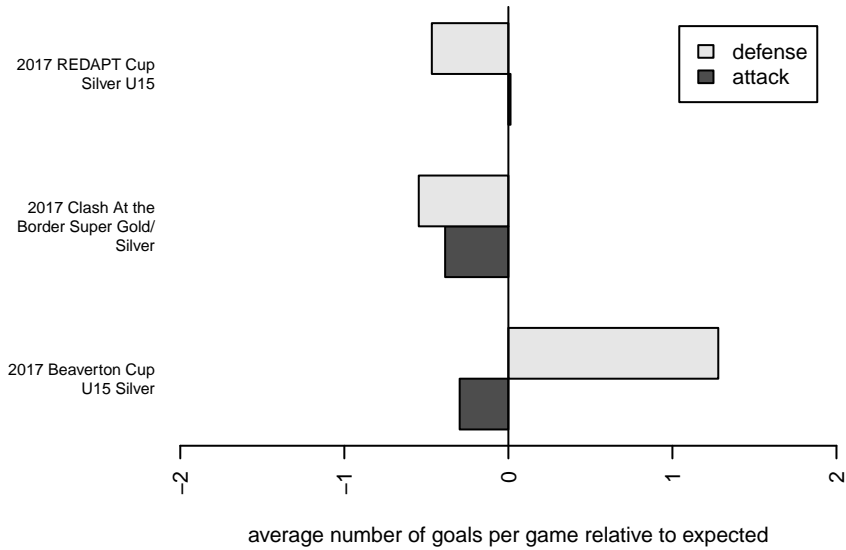

Washington Timbers Red 2 G03

Washington Timbers
 Vancouver, WA
 G03 total strength=1397
 attack=10.69 defense=5.85
 spr league = PTT Win G03 Div 1 Red

alt names used:
 WASHINGTON TIMBERS FC 03G RED 2
 WASHINGTON TIMBERS WA TIMBERS 03G F
 WTFC 03G Red 2
 WA Timbers 03G Red 2

Venues played:
 2017 Clash At the Border Super Gold/Silver
 2017 Beaverton Cup U15 Silver
 2017 REDAPT Cup Silver U15
 2017 PTT Winter G03 Division 1 Red

Washington Timbers Red 2 G03
Dots are actual minus expected GF (blue circles) and GA (red triangles).
Blue line is smoothed change in attack strength. Red is smoothed change in defense strength.

**attack and defense variance (black dot)
relative to other teams
and top 10 in region**

**attack and defense rating
relative to others at age
and all opponents in last 13 months**

Performance relative to 13 month average