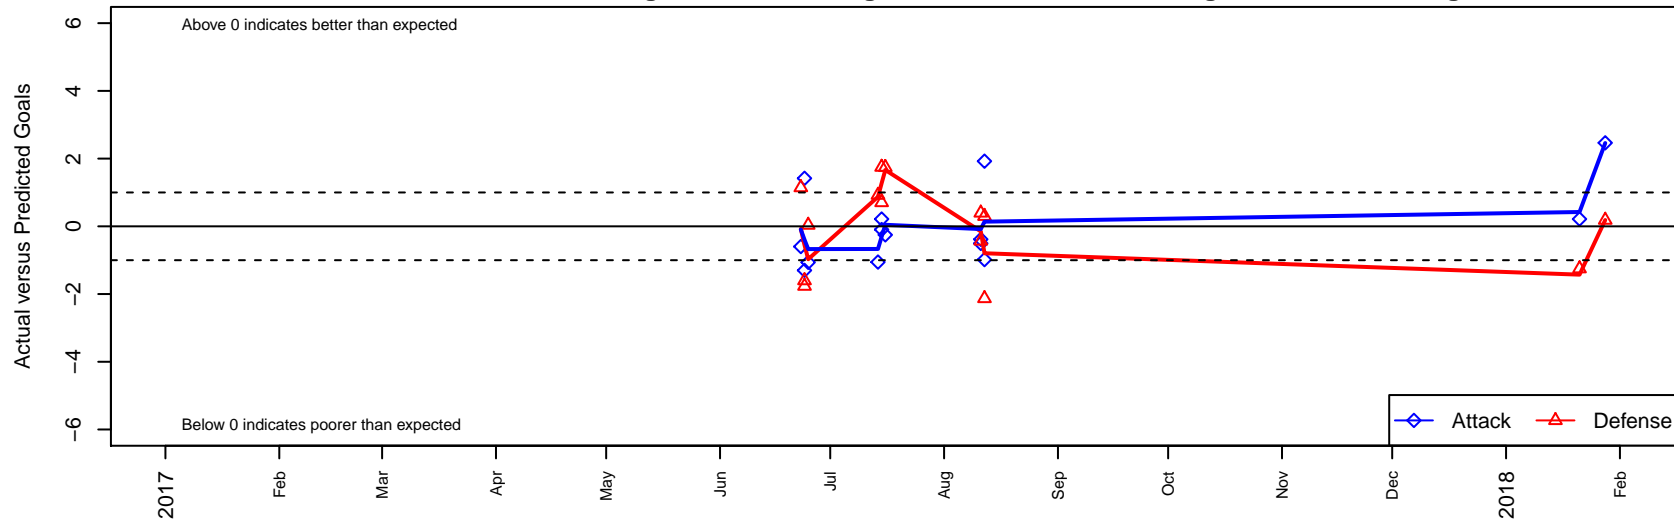

Washington Timbers Red 2 G03

Washington Timbers
 Vancouver, WA
 G03 total strength=1397
 attack=10.69 defense=5.85
 spr league = PTT Win G03 Div 1 Red

alt names used:
 WASHINGTON TIMBERS FC 03G RED 2
 WASHINGTON TIMBERS WA TIMBERS 03G F
 WTFC 03G Red 2
 WA Timbers 03G Red 2

Venues played:
 2017 Clash At the Border Super Gold/Silver
 2017 Beaverton Cup U15 Silver
 2017 REDAPT Cup Silver U15
 2017 PTT Winter G03 Division 1 Red

Washington Timbers Red 2 G03
Dots are actual minus expected GF (blue circles) and GA (red triangles).
Blue line is smoothed change in attack strength. Red is smoothed change in defense strength.

**attack and defense variance (black dot)
relative to other teams
and top 10 in region**

**attack and defense rating
relative to others at age
and all opponents in last 13 months**

Performance relative to 13 month average