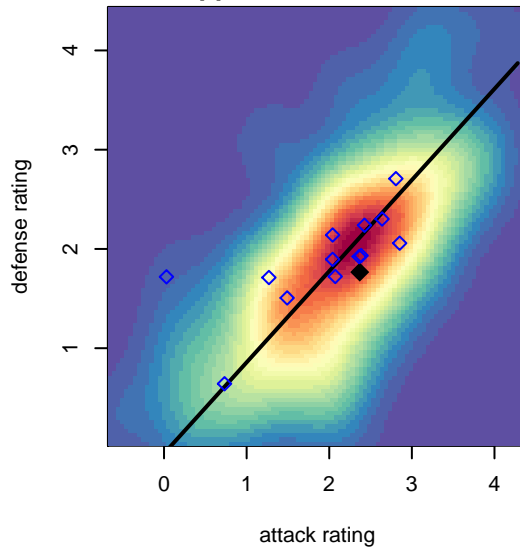

Washington Timbers Red 2 G03

Washington Timbers
 Vancouver, WA
 G03 total strength=1397
 attack=10.69 defense=5.85
 spr league = PTT Win G03 Div 1 Red

alt names used:
 WASHINGTON TIMBERS FC 03G RED 2
 WASHINGTON TIMBERS WA TIMBERS 03G F
 WTFC 03G Red 2
 WA Timbers 03G Red 2

Venues played:
 2017 Clash At the Border Super Gold/Silver
 2017 Beaverton Cup U15 Silver
 2017 REDAPT Cup Silver U15
 2017 PTT Winter G03 Division 1 Red

Washington Timbers Red 2 G03
Dots are actual minus expected GF (blue circles) and GA (red triangles).
Blue line is smoothed change in attack strength. Red is smoothed change in defense strength.

**attack and defense variance (black dot)
relative to other teams
and top 10 in region**

**attack and defense rating
relative to others at age
and all opponents in last 13 months**

Performance relative to 13 month average